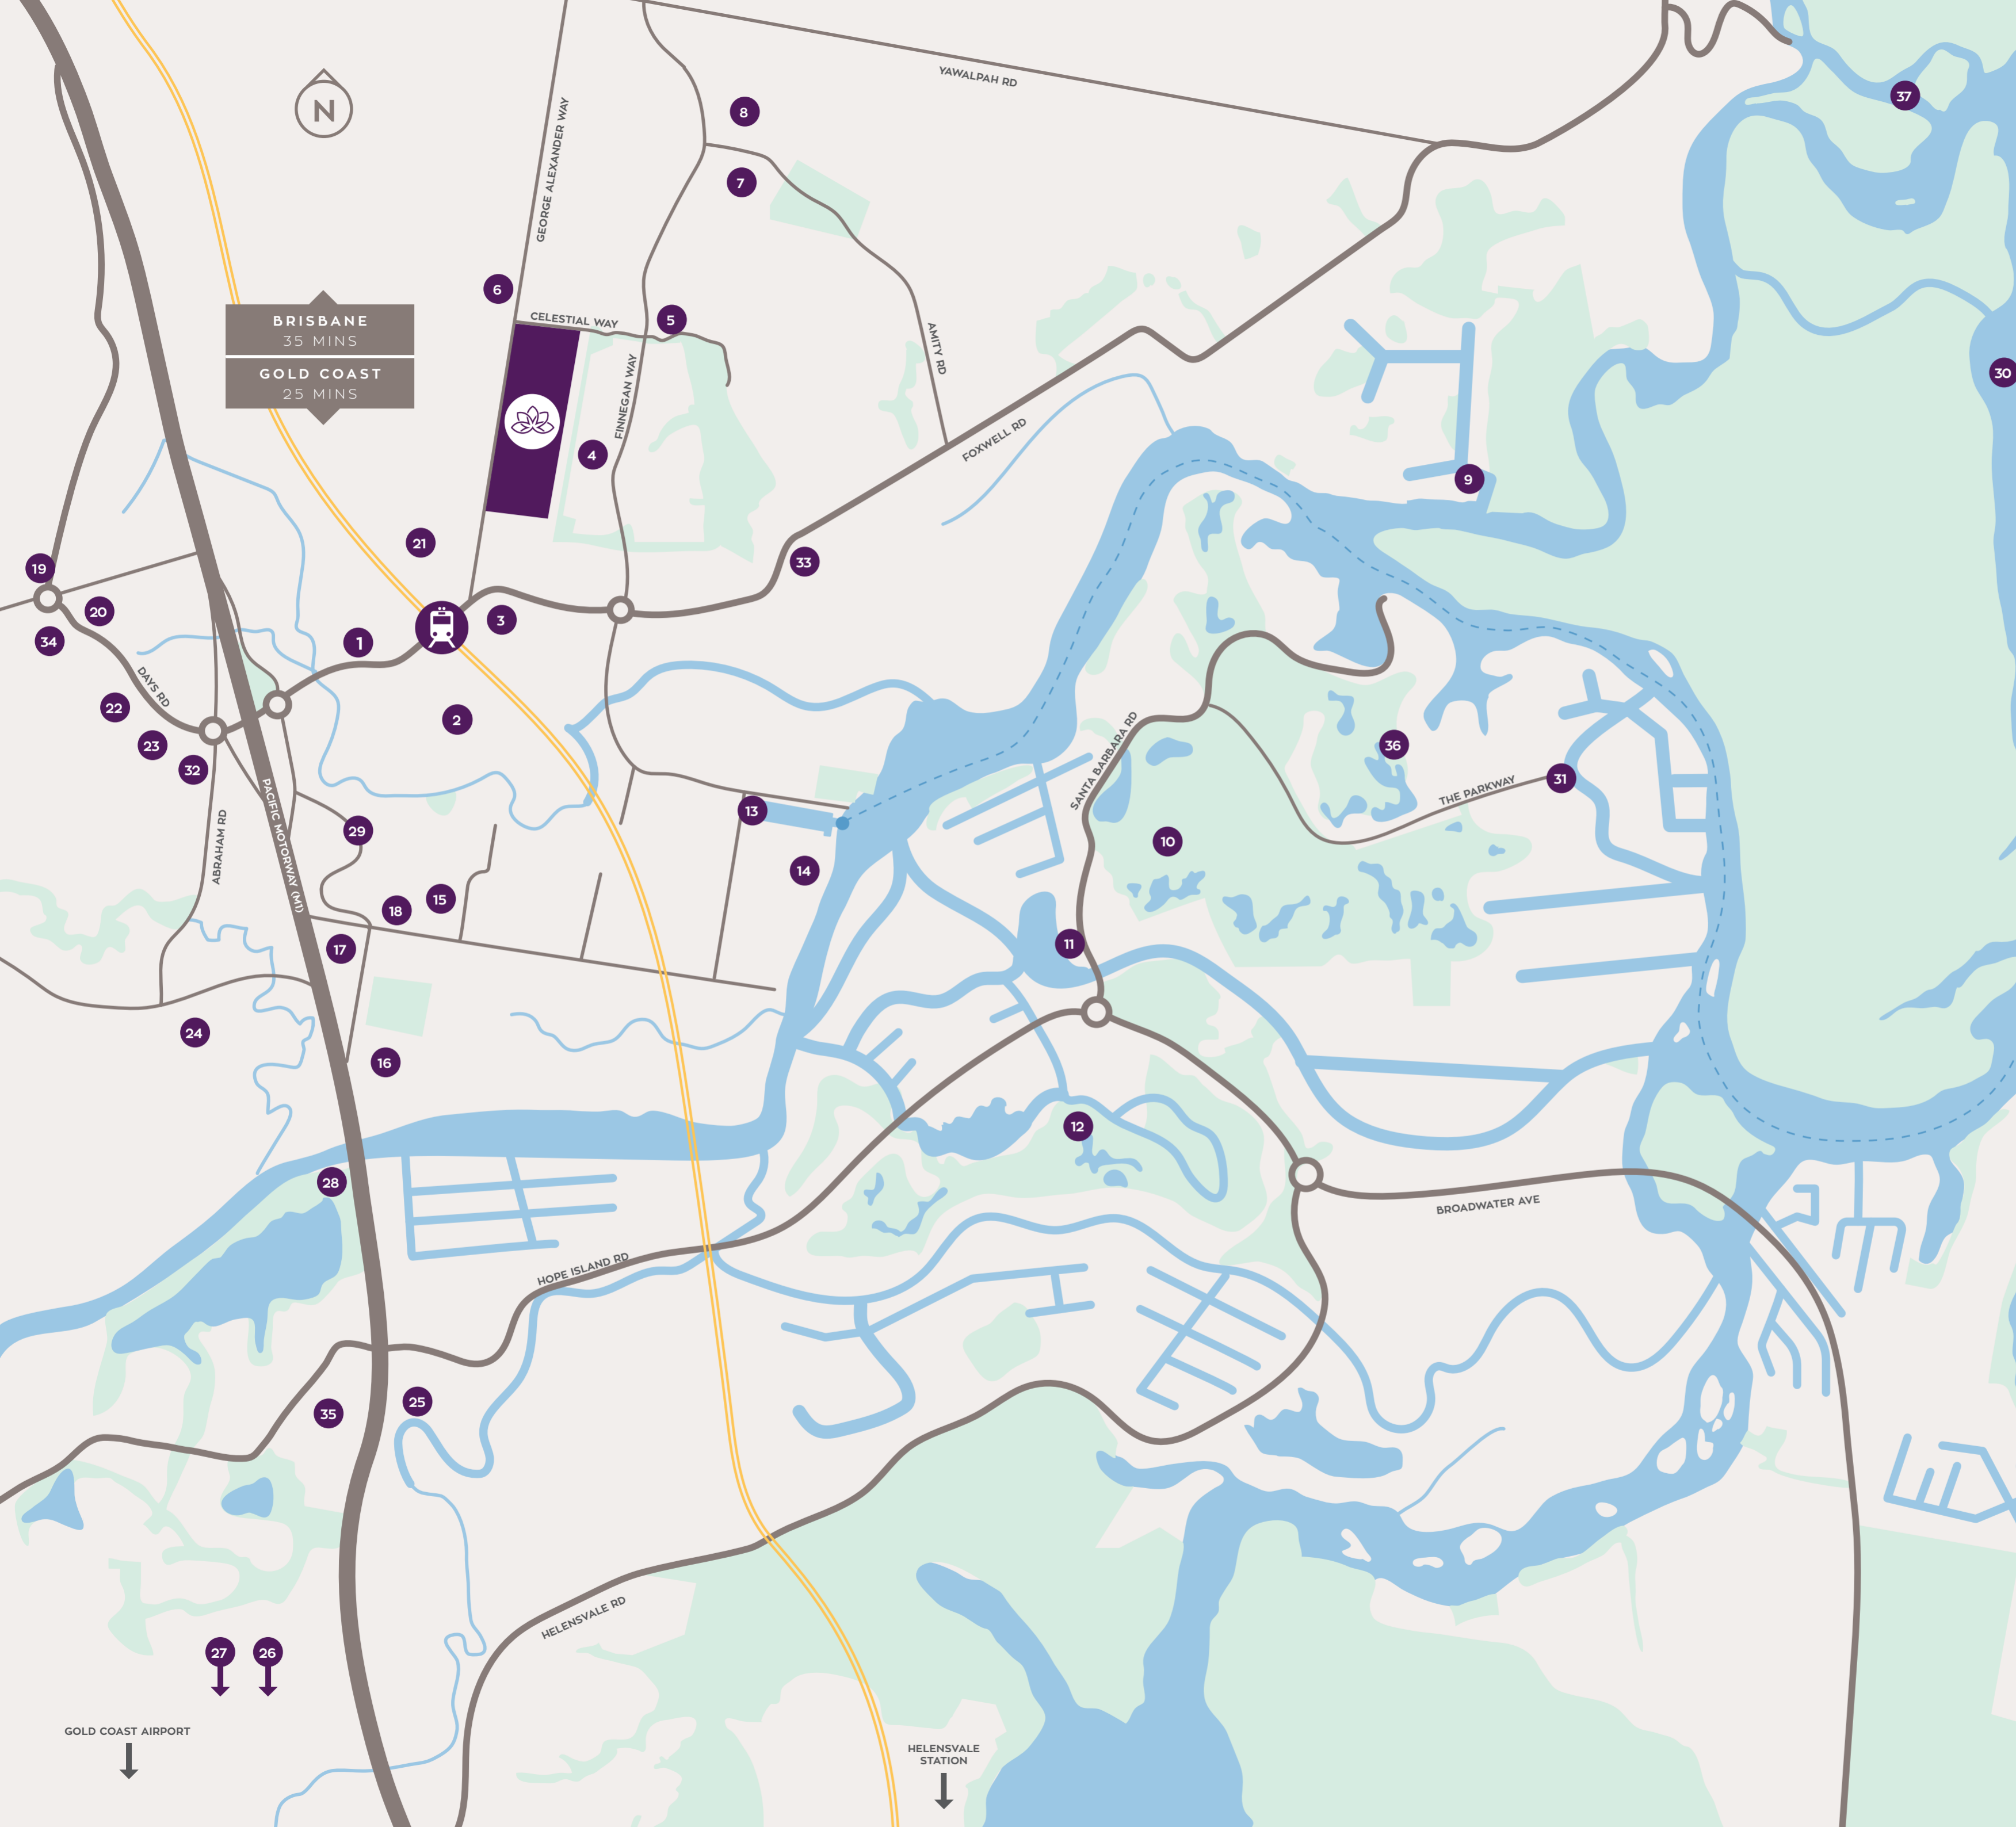

## LEGEND

-  BLOOM SITE
-  COOMERA TRAIN STATION
-  TRAIN TRACKS
-  BOAT PATH TO BROADWATER

- 1 FUTURE WESTFIELD COOMERA
- 2 FUTURE TOWN CENTRE
- 3 GOLD COAST COOMERA TAFE
- 4 COOMERA RIVERS STATE SCHOOL
- 5 LOCAL RED EDGE SHOPPING CENTRE
- 6 PIMPAMA STATE SECONDARY COLLEGE
- 7 FUTURE GCCC PARKLAND
- 8 FUTURE CATHOLIC EDUCATION LOCATION
- 9 COOMERA MARINE VILLAGE
- 10 THE PINES GOLF COURSE
- 11 HOPE ISLAND RETAIL & SHOPPING
- 12 HOPE ISLAND GOLF COURSE
- 13 GOLD COAST MARINA
- 14 GOLD COAST MARINE PRECINCT
- 15 COOMERA SPORTS CENTRE
- 16 COOMERA DISTRICT SOCCER CLUB
- 17 COOMERA RETAIL & DINING
- 18 COOMERA PRIMARY SCHOOL
- 19 COOMERA SHOPPING/MASTERS
- 20 COOMERA SQUARE SHOPPING CENTRE
- 21 FUTURE HEALTH PRECINCT
- 22 ASSISI COLLEGE
- 23 COOMERA ANGLICAN COLLEGE
- 24 ST STEPHEN'S COLLEGE
- 25 HELENSVALE HOMEWORLD
- 26 MOVIE WORLD
- 27 WET'N'WILD
- 28 COOMERA WATERSPORTS CENTRE
- 29 DREAMWORLD
- 30 BROADWATER
- 31 SANCTUARY COVE RETAIL & DINING
- 32 COOMERA BP
- 33 FOXWELL RD RETAIL CENTRE
- 34 THE HUB SHOPPING & RETAIL
- 35 GLOBAL PLAZA RETAIL OXFENFORD
- 36 THE PALM GOLF COURSE
- 37 SOUTH MORTON BAY ISLAND NATIONAL PARK