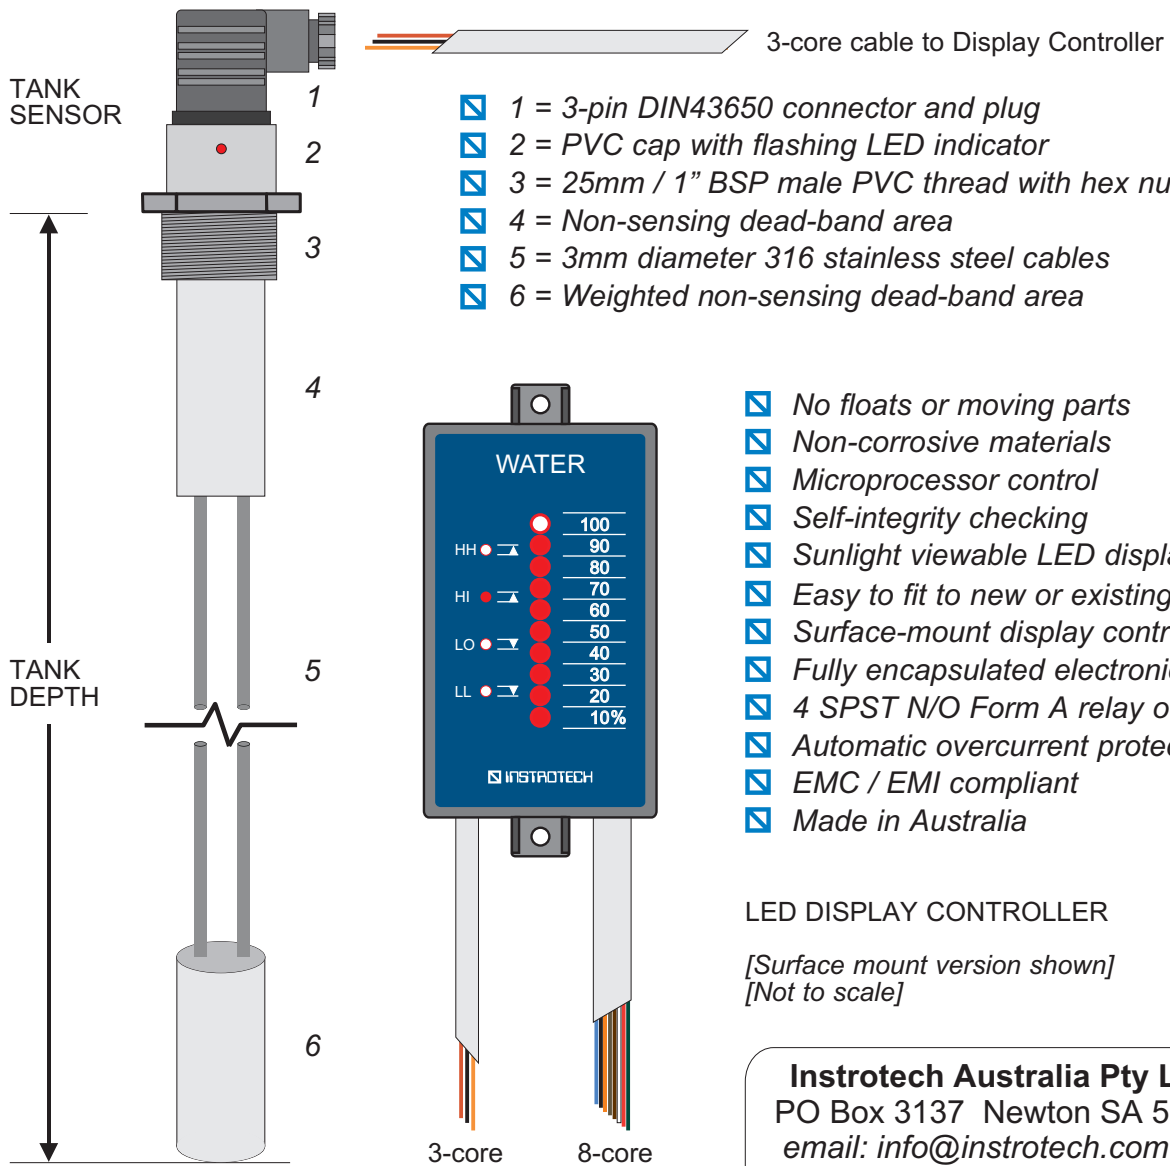

MODEL 1684 WATER TANK LEVEL SYSTEM

Cable Sensor with remote 10-point Display Controller

Instrotech Australia Pty Ltd
 PO Box 3137 Newton SA 5074
 email: info@instrotech.com.au
www.instrotech.com.au
 Tel (08) 8337 8033
 Fax +61 8 8337 8656

WIRING BLOCK DIAGRAM