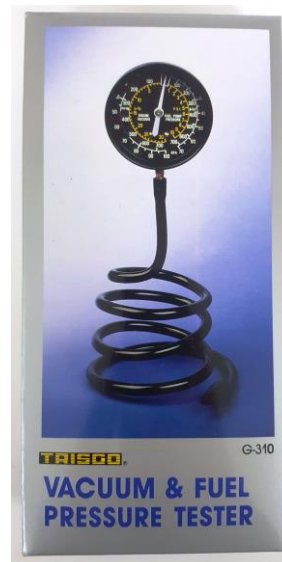

www.continentaltrade.com.au

**TRISCO STOCK**

**Mechanical Gauge**

**G1101 Amp 2" 60 Amp \$4.65**

**Mechanical Gauge**

**G1103 Oil 5" \$7.25**

**Electrical Gauge**

**GO520 Oil 2" 12v Elect 0-7kg \$14.50**

## Compression Testers

**G320 Straight Tester**  
**\$9.50**

**G320HD Flexi Hose Tester**  
**\$13.00**

**G324 Straight & Flexi Tester in Case**  
**\$22.00**

**G310 Vacuum & Fuel Pressure Tester Kit**  
**\$9.75**

**R340 Remote Starter Switch**  
**\$5.65**

**R110 Alcohol Tester**  
**\$35.00**

**OL0498 Oil Line Kit Plastic**  
**\$3.50**

**OL0499 Oil Line Kit Copper**  
**\$5.25**