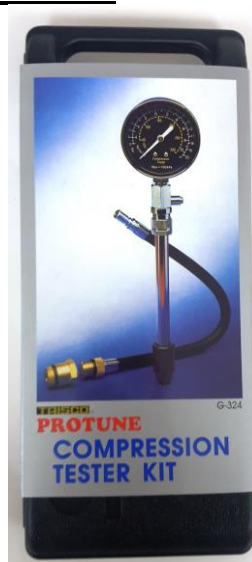

G324 Straight & Flexi Tester in Case
$22.00