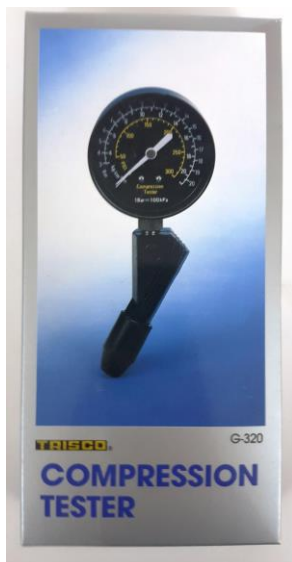

Compression Testers

G320 Straight Tester
$9.50