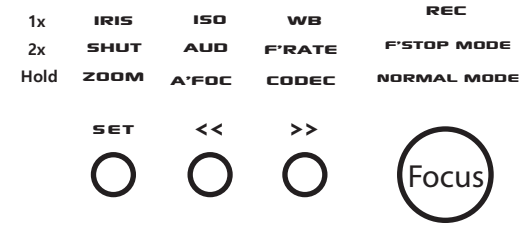

OLR V3 Normal Mode

Tap, two tap or hold to select.
 << >> to adjust while LED flashes.
 Tap **SET** to save change.

OLR V2 Normal Mode

Tap, two tap or hold to select.
 << >> to adjust while LED flashes.
 Tap **SET** to save change.

OLR V3 F'stop Mode

To clear focus stops hold button 2 or 3
 until led flashes 4 times

OLR V2 F'stop Mode

To clear stops hold button 2 or 3
 for second lot of 3 flashes