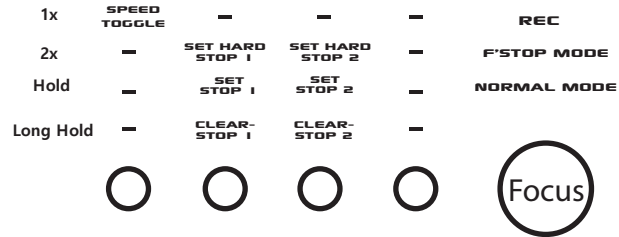

OLR V3 Normal Mode

Tap, two tap or hold to select.
 << >> to adjust while LED flashes.
 Tap **SET** to save change.

OLR V2 Normal Mode

Tap, two tap or hold to select.
 << >> to adjust while LED flashes.
 Tap **SET** to save change.

OLR V3 F'stop Mode

To clear focus stops hold button 2 or 3
 until led flashes 4 times

OLR V2 F'stop Mode

To clear stops hold button 2 or 3
 for second lot of 3 flashes