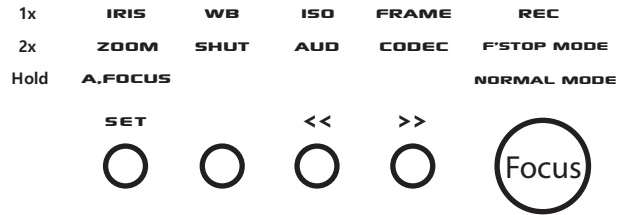

OLR V3 Normal Mode

Tap, two tap or hold to select.
 << >> to adjust while LED flashes.
 Tap **SET** to save change.

OLR V2 Normal Mode

Tap, two tap or hold to select.
 << >> to adjust while LED flashes.
 Tap **SET** to save change.

OLR V3 F'stop Mode

To clear focus stops hold button 2 or 3
 until led flashes 4 times

OLR V2 F'stop Mode

To clear stops hold button 2 or 3
 for second lot of 3 flashes