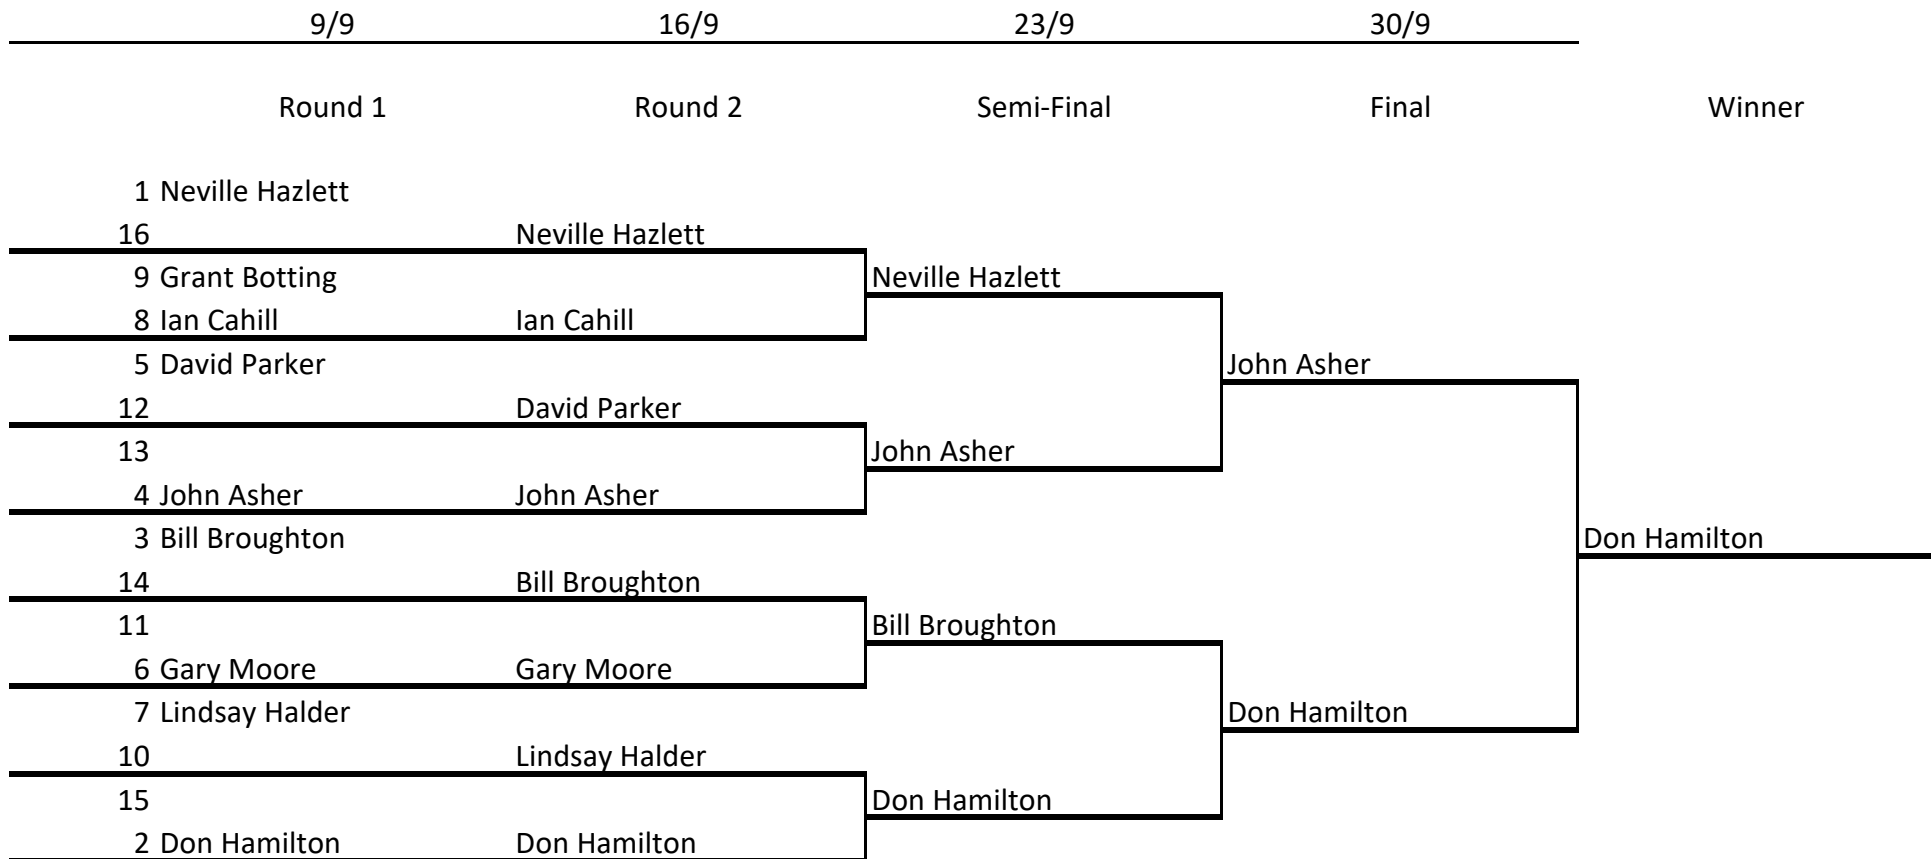

TOURNAMENT DRAW SHEET

2017 Junior A Club Championship

18.4 /25.6 Index

NB: All matches need to be played before the start of the next round