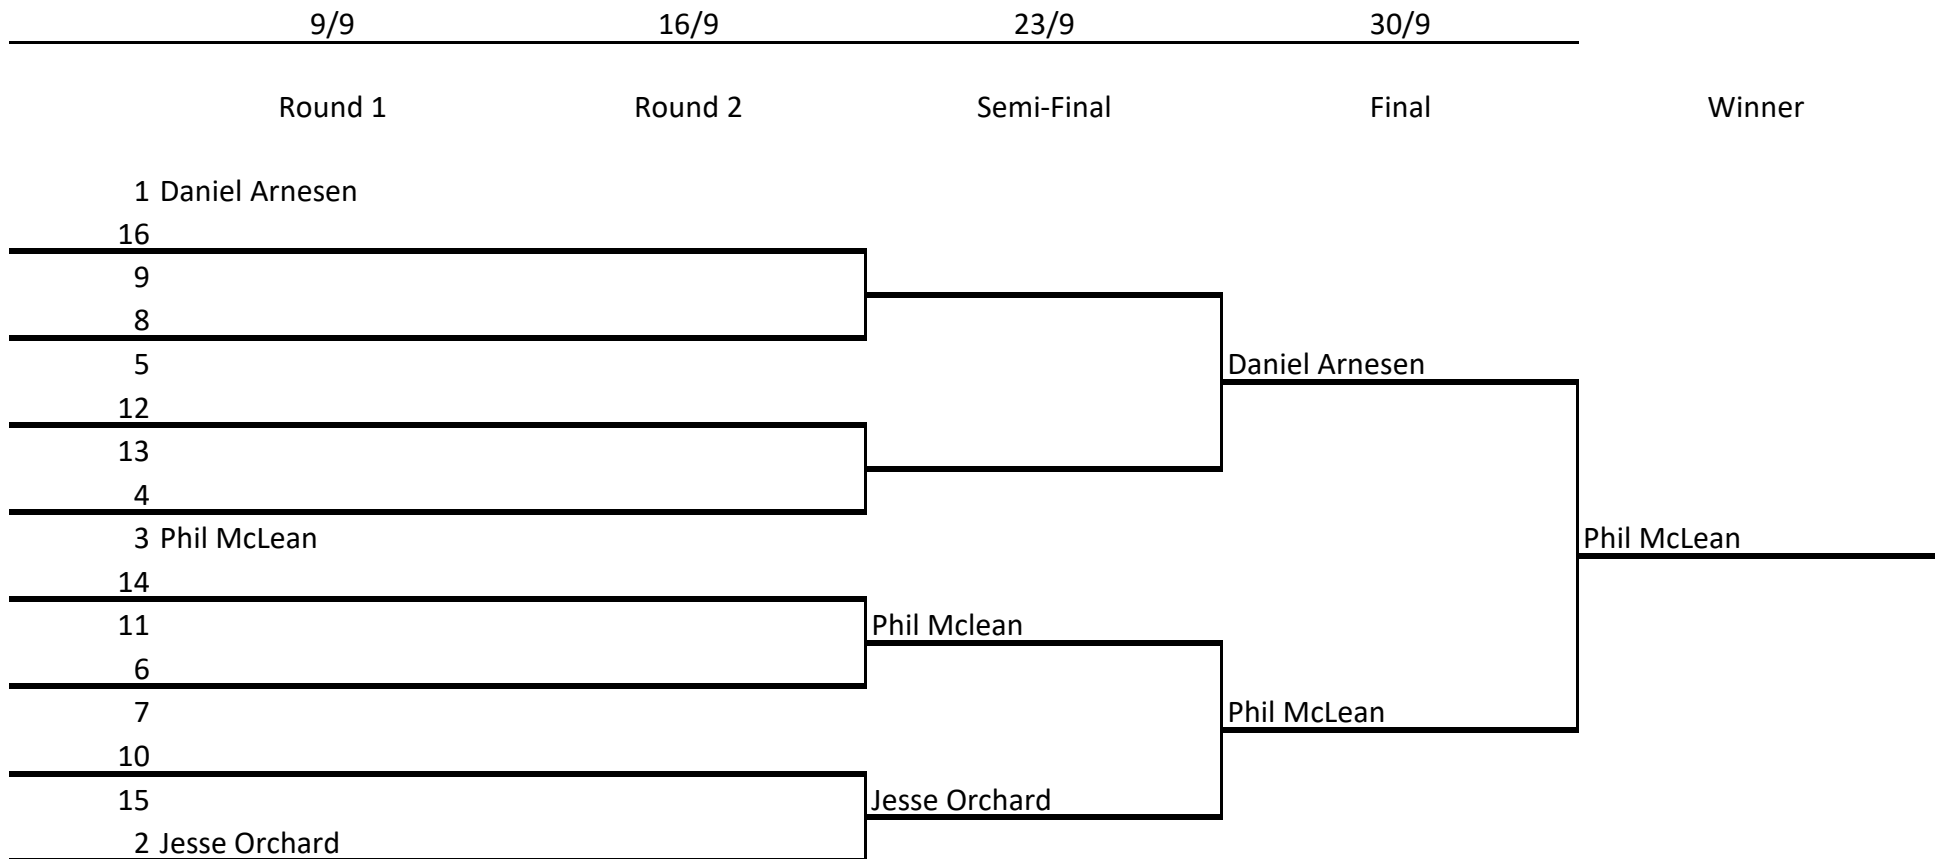

# TOURNAMENT DRAW SHEET

## 2017 Senior Club Championship

Up To 12.0 Index

NB: All matches need to be played before the start of the next round