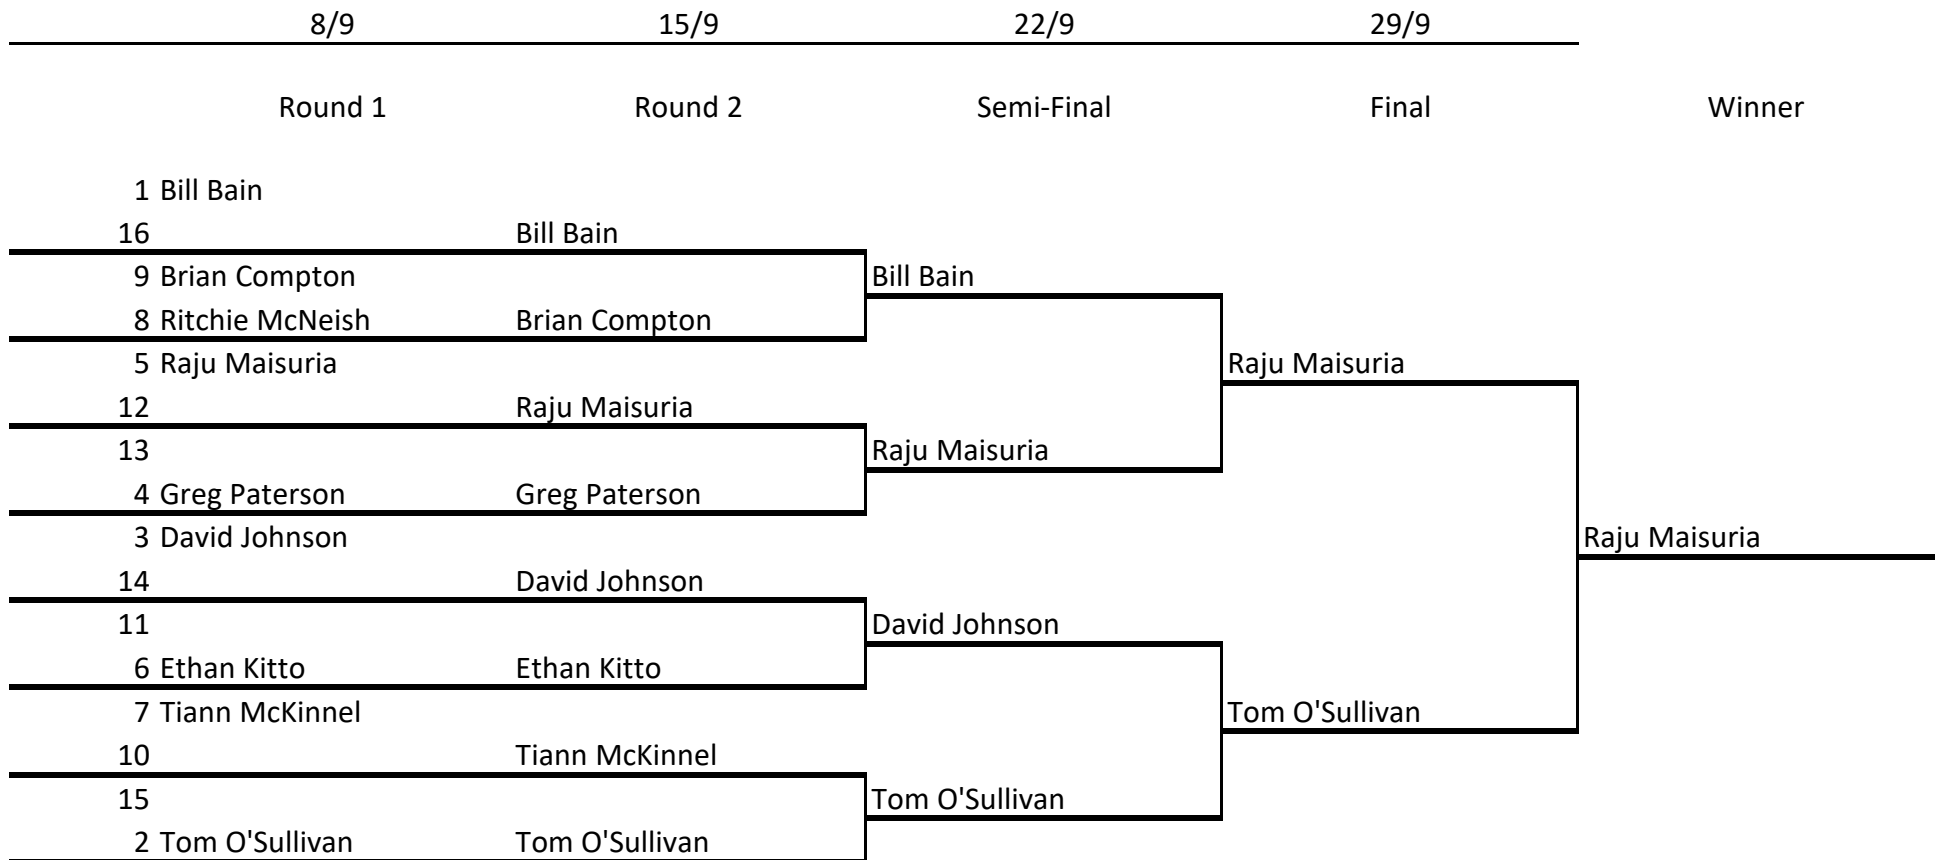

TOURNAMENT DRAW SHEET

2018 Junior B Club Championship

25.7 Index and above

NB: All matches need to be played before the start of the next round