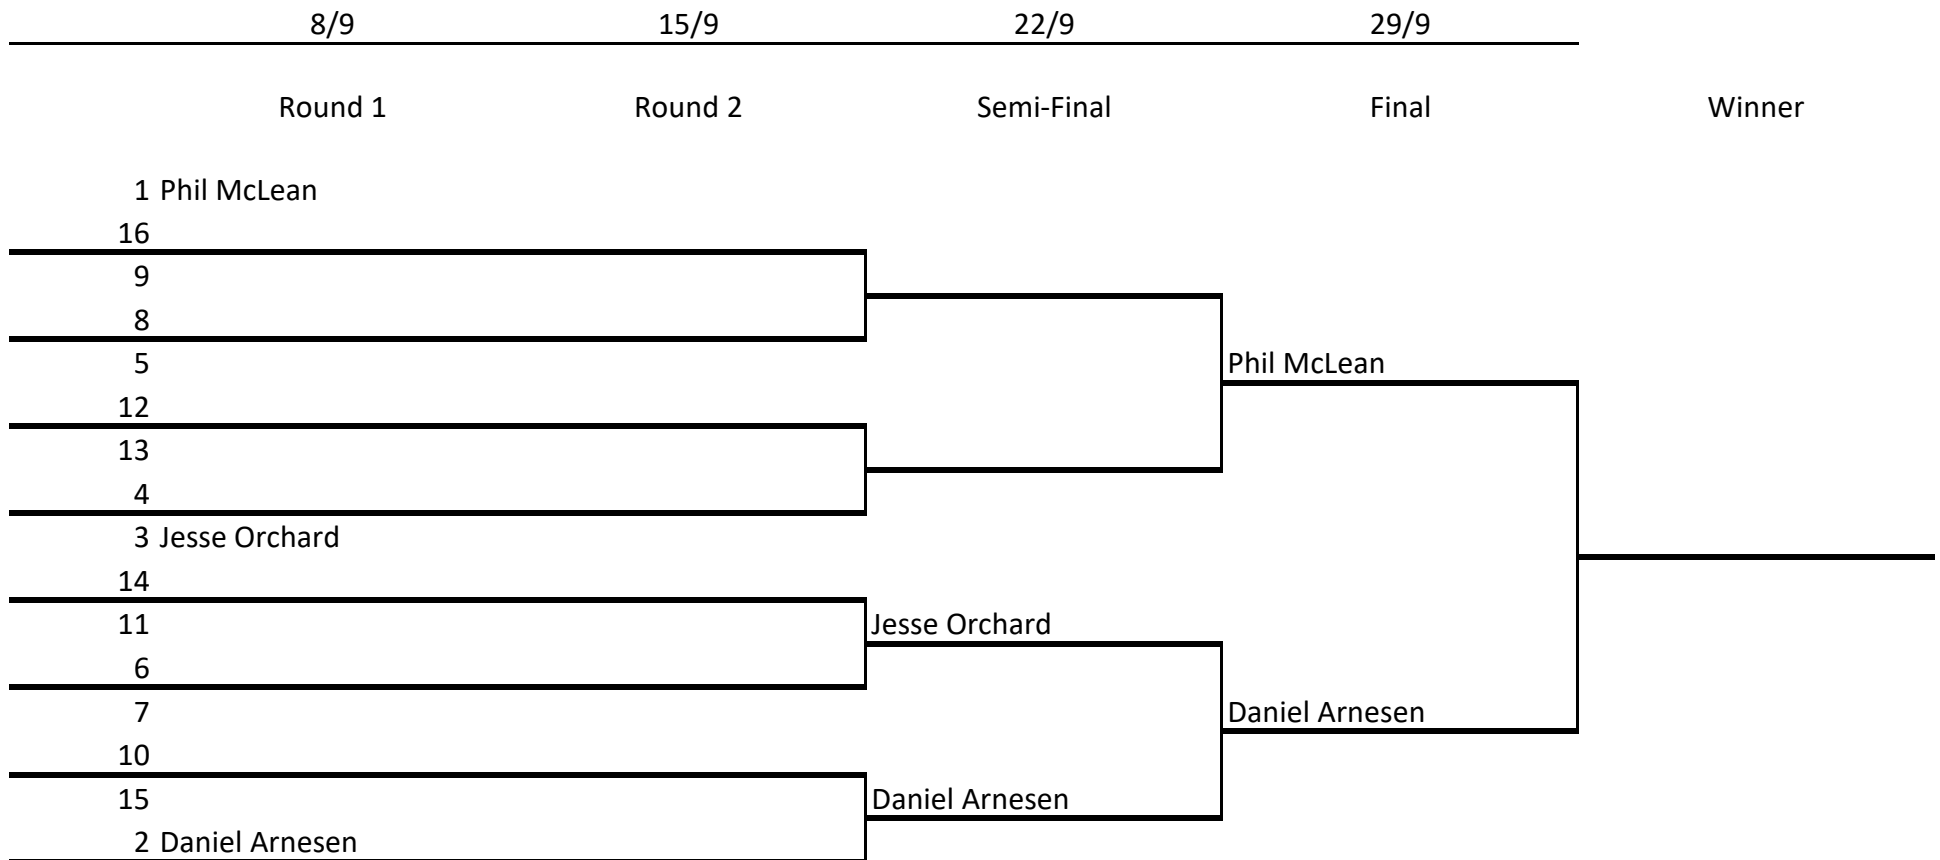

# TOURNAMENT DRAW SHEET

## 2018 Senior Club Championship

Up To 12.0 Index

NB: All matches need to be played before the start of the next round