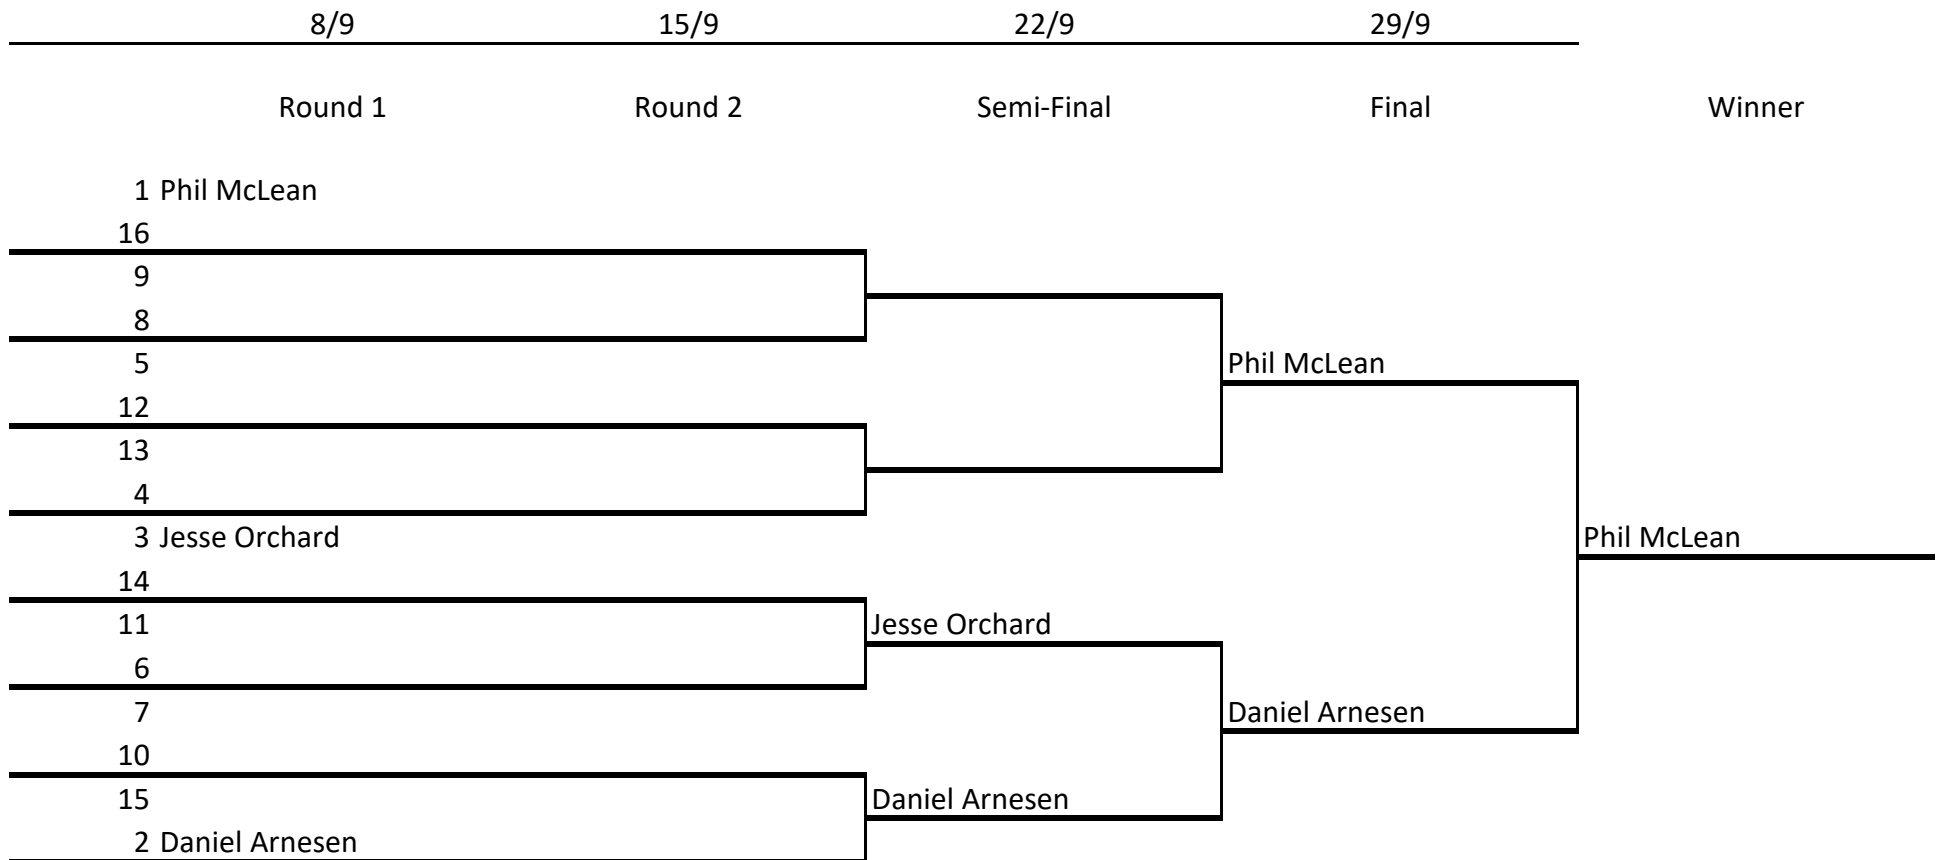

TOURNAMENT DRAW SHEET

2018 Senior Club Championship

Up To 12.0 Index

NB: All matches need to be played before the start of the next round