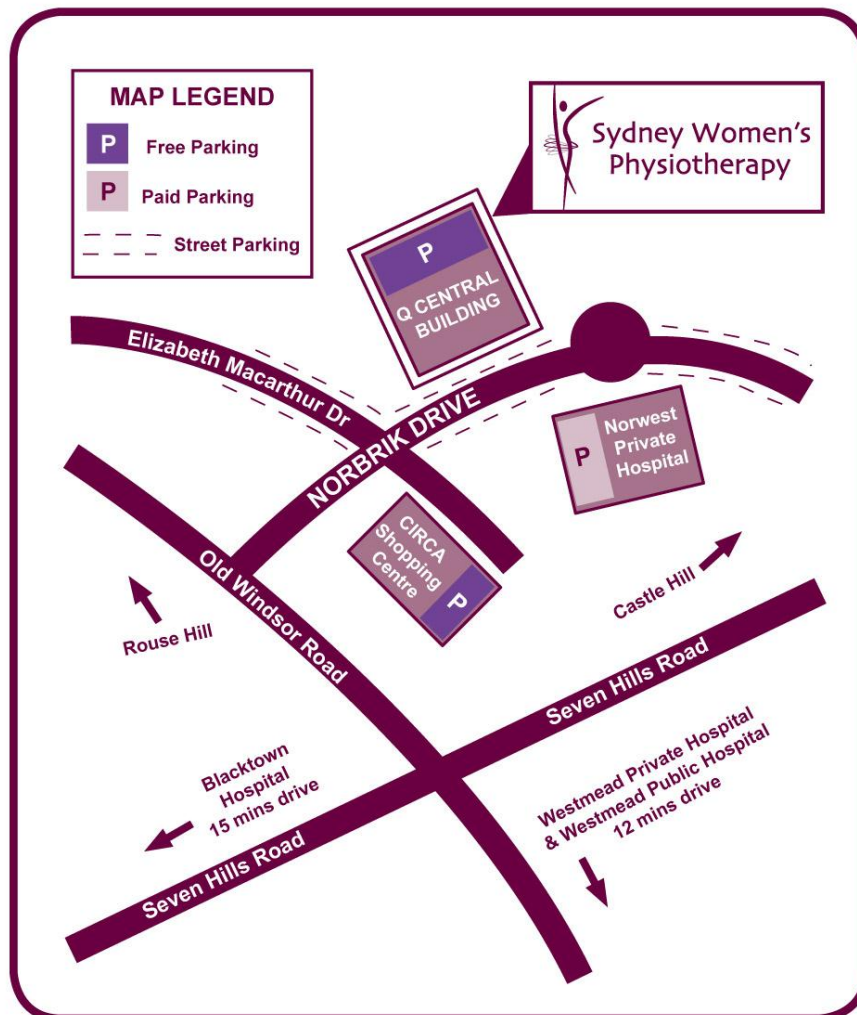

Sydney Women's Physiotherapy

We are located in the Q Central Building, directly opposite Norwest Private Hospital:

Level 1, Suite 106B

10 Norbrik Drive

Bella Vista, NSW 2153

PH: 0412 382 834

Parking Options – please leave a few minutes to find a spot and walk to the clinic

- Plenty of free parking available at the front and underneath the Q central building
- A few free visitor parking spots available in the loading dock (next driveway along on the left, just after the main driveway entrance to Q Central)
- Free parking available in the Circa Shopping Centre carpark – 3 mins walk to the clinic
- On the street – limited free parking available on surrounding streets
- Paid parking available at Norwest Private Hospital