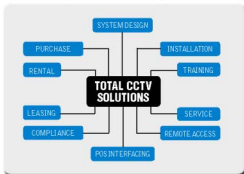

About Camvex

Many security companies lay claim to providing a total security solution and being capable of providing one point of call for alarms, patrols, guards, monitoring, access control and CCTV.

They are required to spread their resources across all these different areas of security. Camvex is different as it is one of very few organisations that will not attempt anything but providing CCTV solutions.

Established in 1987, fully Australian owned and managed, Camvex Video Surveillance Systems has built a reputation as the leader in its field.

**Why are we considered the leader in our field?
Capability is why!**

For 24 years we have been developing our CCTV infrastructure to provide "Total CCTV Solutions." We are able to design, supply, rent, install, service and remotely administer your CCTV equipment.

Our CCTV System Engineers can ensure you adopt the most cost-effective solution for your needs.

People provide solutions, not boxes of equipment.

We have the industry's most highly trained CCTV personnel including:

- ✓ System Engineers
- ✓ Installation Manager
- ✓ Service Manager
- ✓ Workshop Technicians
- ✓ Field Technicians
- ✓ Documentation Manager
- ✓ IP Video Integrator
- ✓ User interface Designer
- ✓ Site assessors
- ✓ Installers