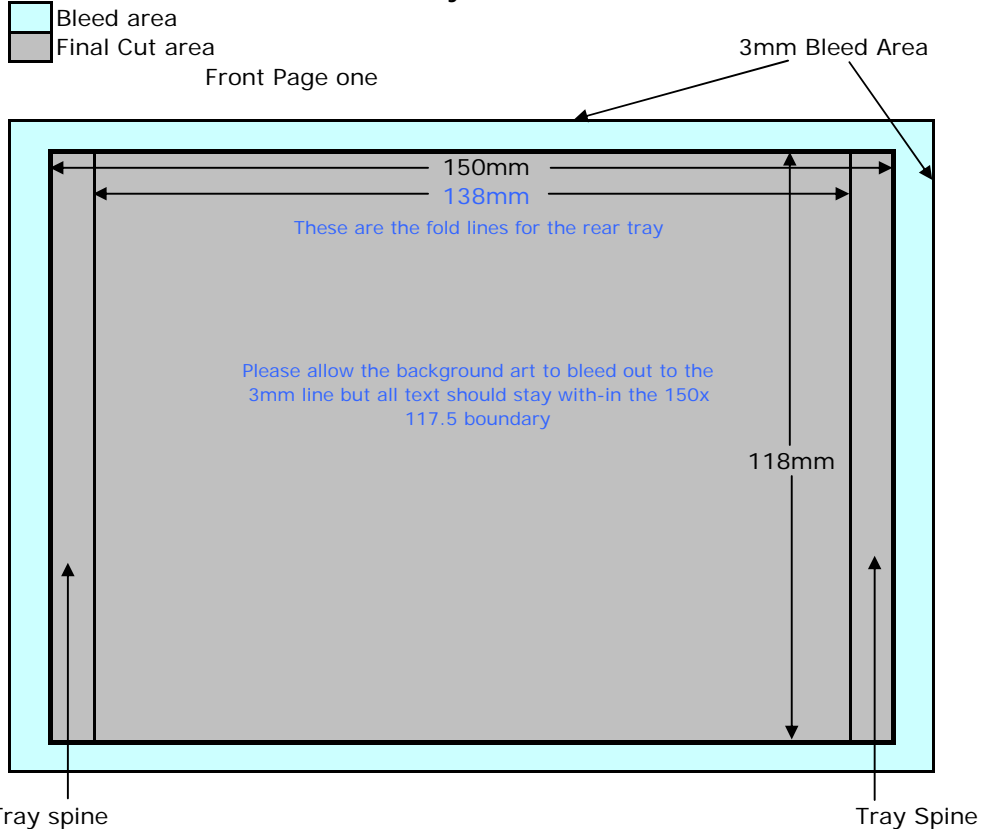

Rear Tray Card Outer

File Type:
300 DPI
CMYK File and all Images
150 x 118mm
Plus 3mm Bleed all round
Fonts Flattened or to Curves

Final Supply:
PDF File
No Crop Marks
No Registration Marks
No Colour Bars

Can Be Supplied As:
Two separate Files or
Two separate pages