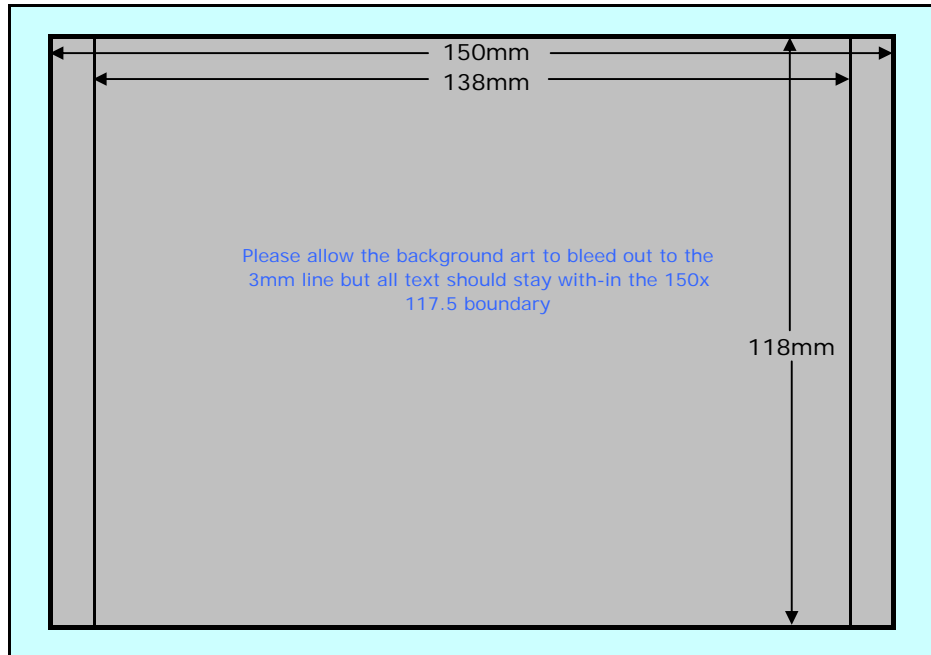

Rear Tray Card Inner