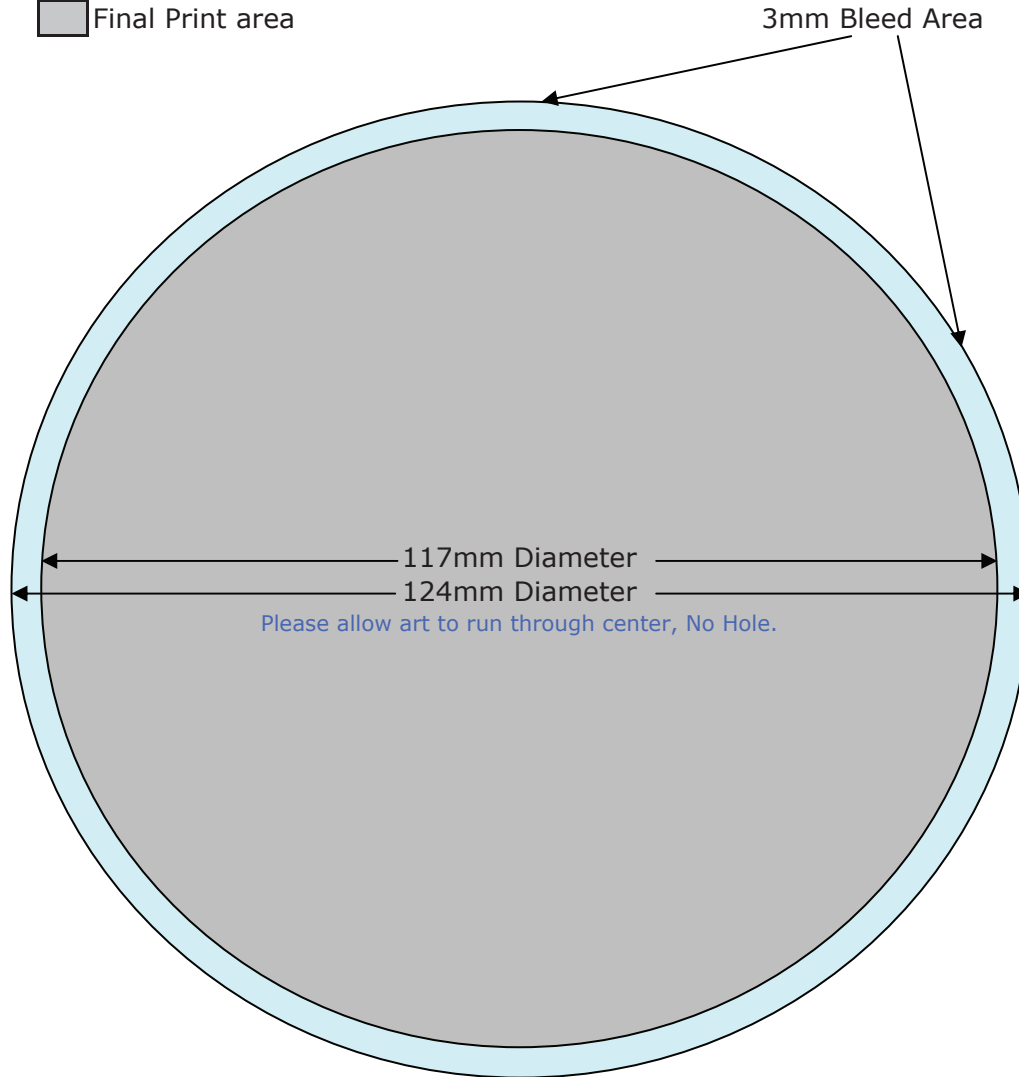

#### File Type:

300 DPI  
CMYK File and all Images  
120x120mm  
Plus 3mm Bleed all round  
Fonts Flattened or to Curves

#### Final Supply:

PDF File  
No Crop Marks  
No Registration Marks  
No Colour Bars

Please allow the background art to bleed out to the 3mm line but all text should stay with-in the 117mm Diameter area, we will add the 17mm centre hole.

If you cannot make a circle please leave as 124mm square and we will trim to size.

### Rear Tray Card Outer

**File Type:**  
300 DPI  
CMYK File and all Images  
150 x 118mm  
Plus 3mm Bleed all round  
Fonts Flattened or to Curves

**Final Supply:**  
PDF File  
No Crop Marks  
No Registration Marks  
No Colour Bars