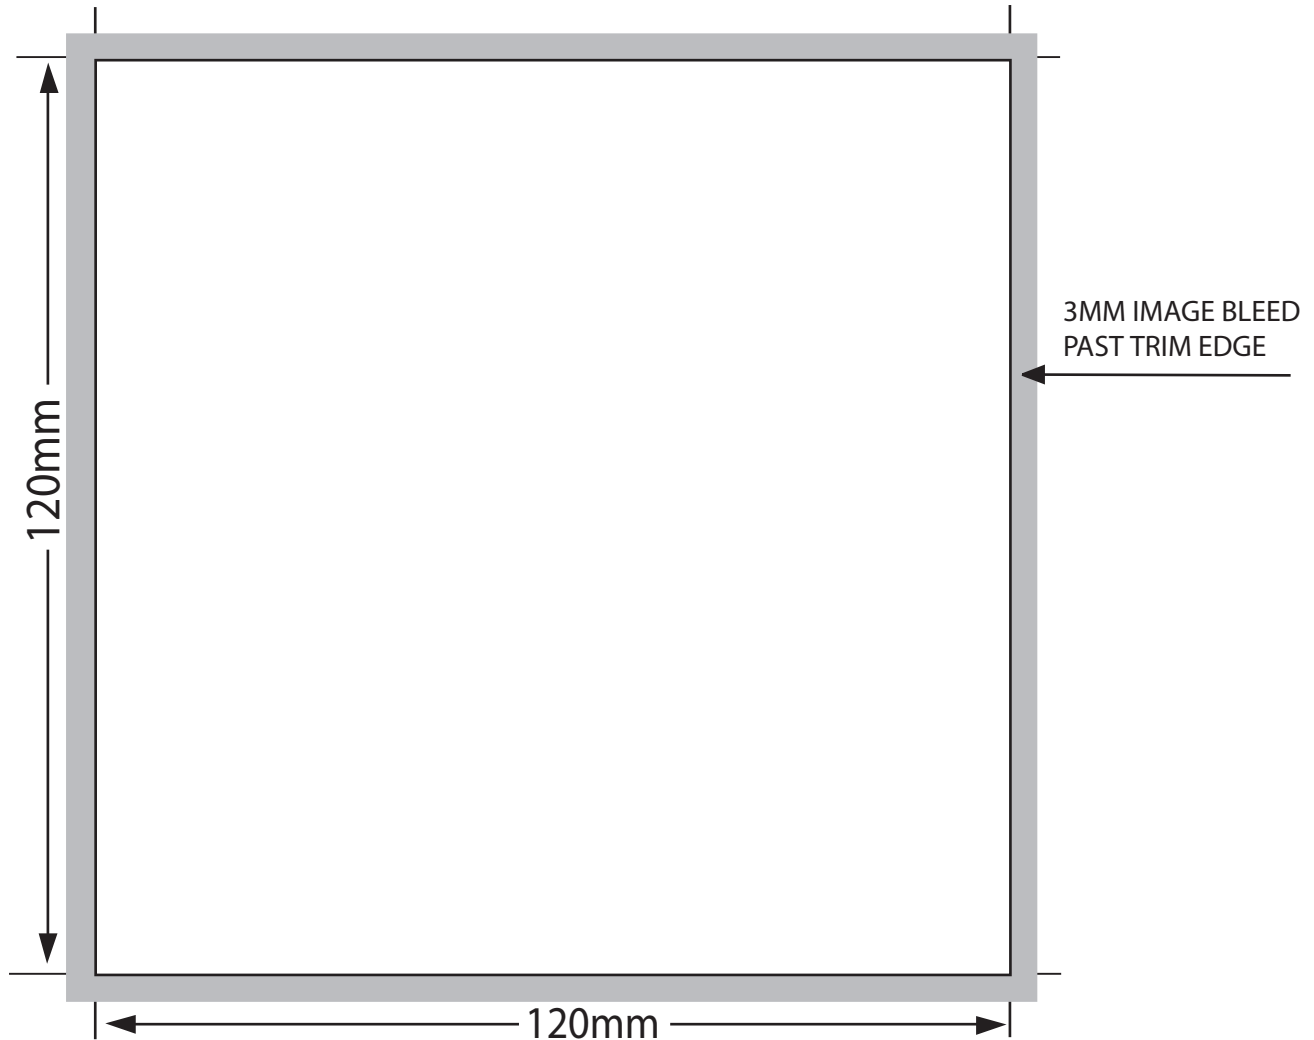

CD BOOKLET Saddle Stitch

NOTE: This layout is applicable for 2pp, 4pp, 8pp, 12pp, 16pp, 32pp, 36pp **Saddle Stitch CD booklet**.
Please supply the files in individual page, with a minimum of 3mm bleed and also indicate the page number.