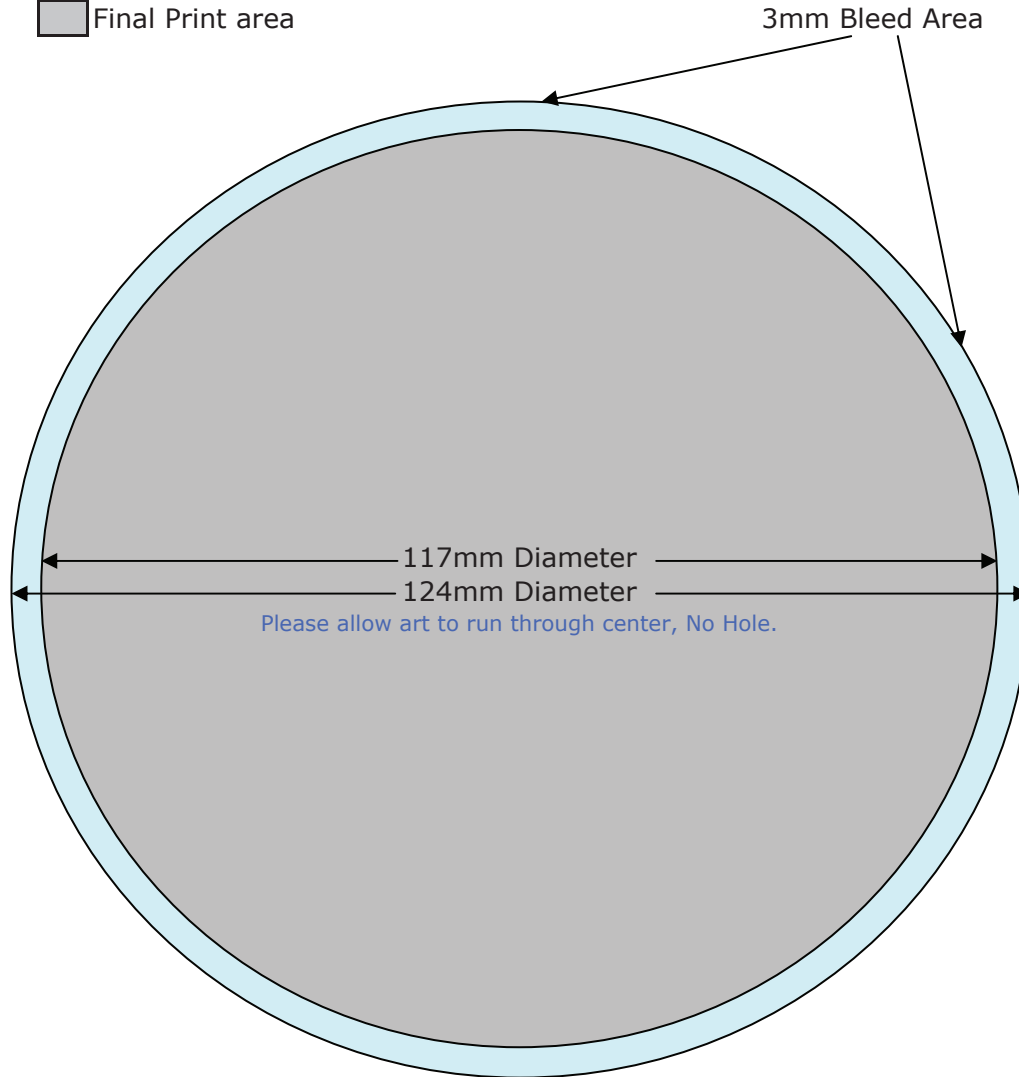

Short Run CD & DVD Layout

File Type:

300 DPI
CMYK File and all Images
120x120mm
Plus 3mm Bleed all round
Fonts Flattened or to Curves

Final Supply:

PDF File
No Crop Marks
No Registration Marks
No Colour Bars

Please allow the background art to bleed out to the 3mm line but all text should stay with-in the 117mm Diameter area, we will add the 17mm centre hole.

If you cannot make a circle please leave as 124mm square and we will trim to size.

Catalogue No:

Artist:

Title:

CARDBOARD SLEEVE (5" SLEEVE)

or

125mm

BACK

↑ 4MM IMAGE BLEED
PAST TRIM EDGE

FRONT

125mm

GLUE TAB

GLUE TAB

15mm

125mm

15mm