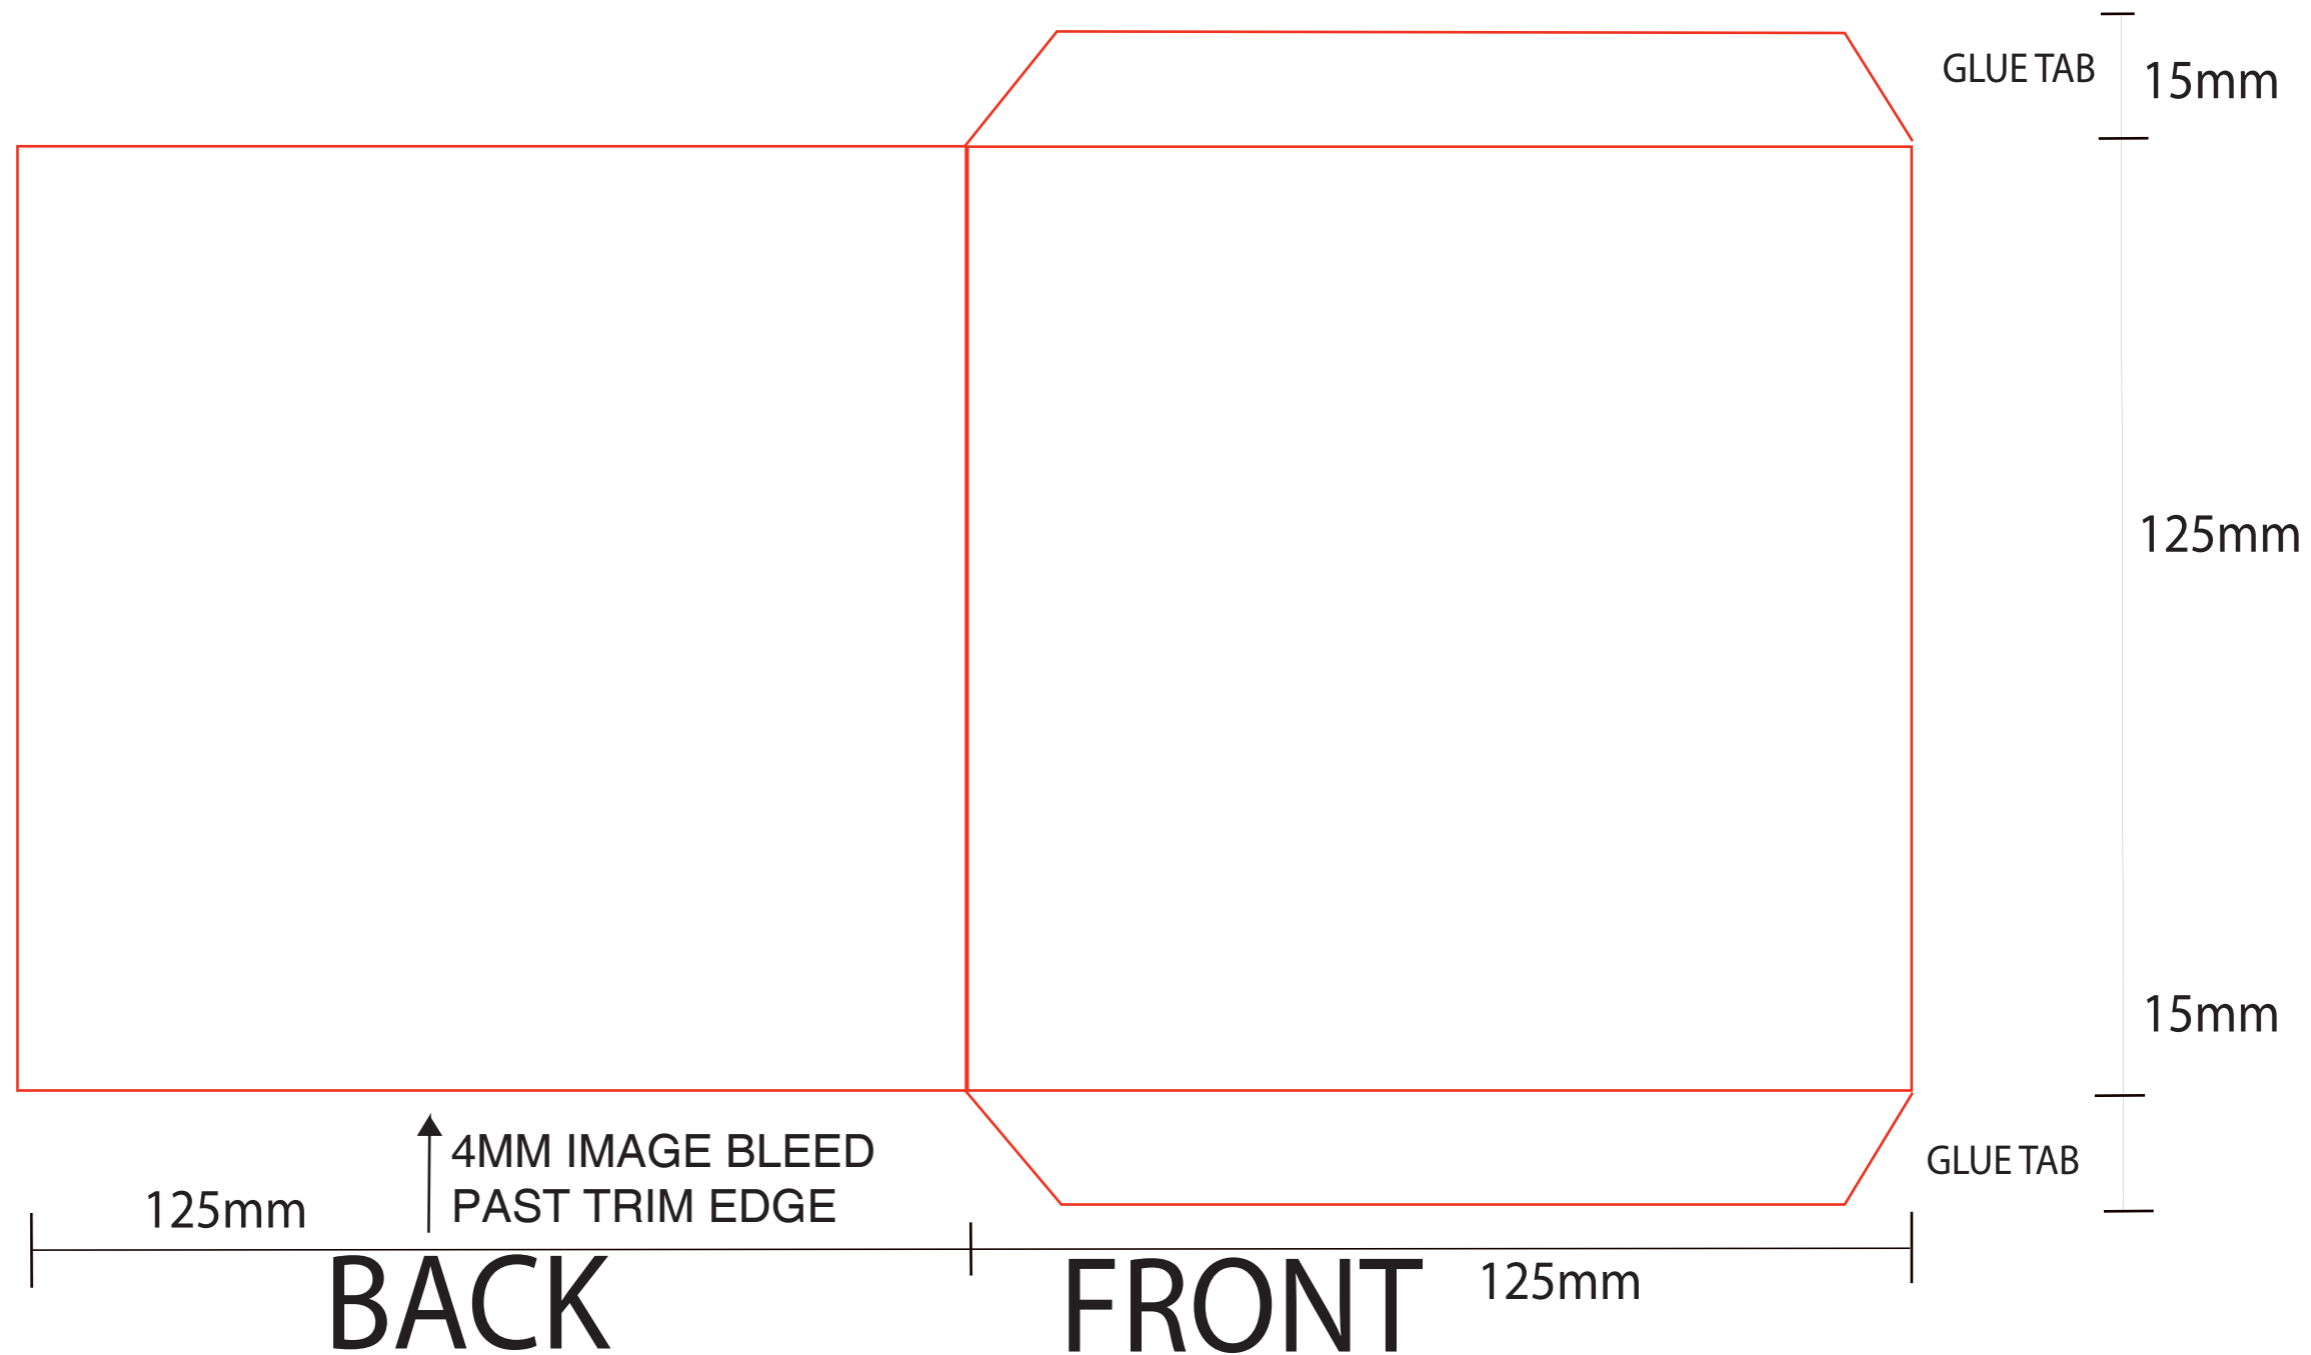

Please allow the background art to bleed out to the 3mm line but all text should stay with-in the 117mm Diameter area, we will add the 17mm centre hole.

If you cannot make a circle please leave as 124mm square and we will trim to size.

Catalogue No:

Artist:

Title:

CARDBOARD SLEEVE (5" SLEEVE)

or

125mm

BACK

↑ 4MM IMAGE BLEED
PAST TRIM EDGE

FRONT

125mm

GLUE TAB

GLUE TAB

15mm

125mm

15mm