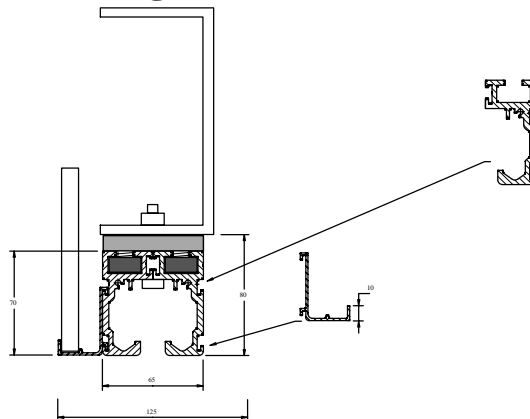

Murano L-35 Frameless Glass Stackable Door track + fixing

Steel cleat fixing

Direct fixing through track

Murano Walls Pty Ltd

8/1-3 Marmion Road, Abbotsford NSW 2046, Australia

Ph. +61-2-9713 6610

Fax. +61-2-8569 2379