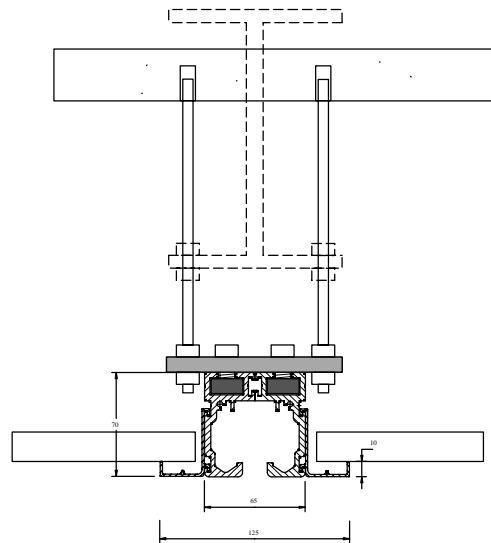

Murano L-35 Frameless Glass Stackable Door track + fixing

Steel cleat fixing

Direct fixing through track

Murano Walls Pty Ltd

8/1-3 Marmion Road, Abbotsford NSW 2046, Australia

Ph. +61-2-9713 6610

Fax. +61-2-8569 2379