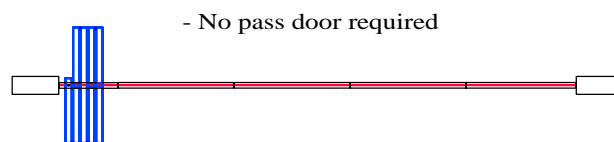

Murano L-35-F Frameless Glass Stackable Door System

- Straight track only
- No floor guide
- Centre hung
- Hinged together
- 1/2 - panel pivot

1.

2.

3.

MURANO WALLS PTY LTD
8/ 1-3 Marmion Road
Abbotsford NSW 2046
Australia
tel: +61-2-9713 6610
fax: +61-2-8569 2379
sales@muranowalls.com.au
www.muranowalls.com.au