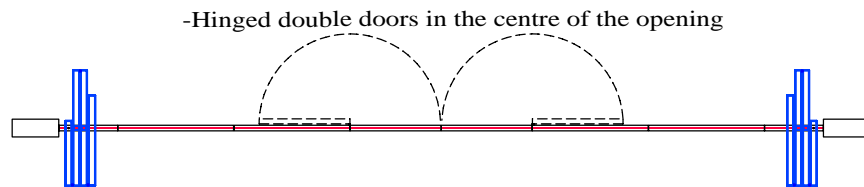

Murano L-35-F Frameless Glass Stackable Door System

- Straight track only
- No floor guide
- Centre hung
- Hinged together
- 1/2 - panel pivot

1.

2.

3.

MURANO WALLS PTY LTD
8/ 1-3 Marmion Road
Abbotsford NSW 2046
Australia
tel: +61-2-9713 6610
fax: +61-2-8569 2379
sales@muranowalls.com.au
www.muranowalls.com.au