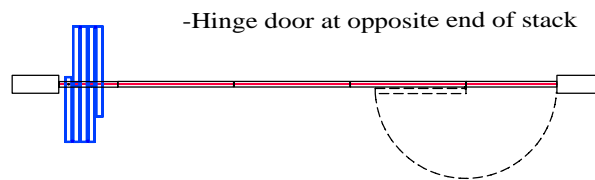

Murano L-35-F Frameless Glass Stackable Door System

- Straight track only
- No floor guide
- Centre hung
- Hinged together
- 1/2 - panel pivot

1.

2.

3.

MURANO WALLS PTY LTD
8/ 1-3 Marmion Road
Abbotsford NSW 2046
Australia
tel: +61-2-9713 6610
fax: +61-2-8569 2379
sales@muranowalls.com.au
www.muranowalls.com.au