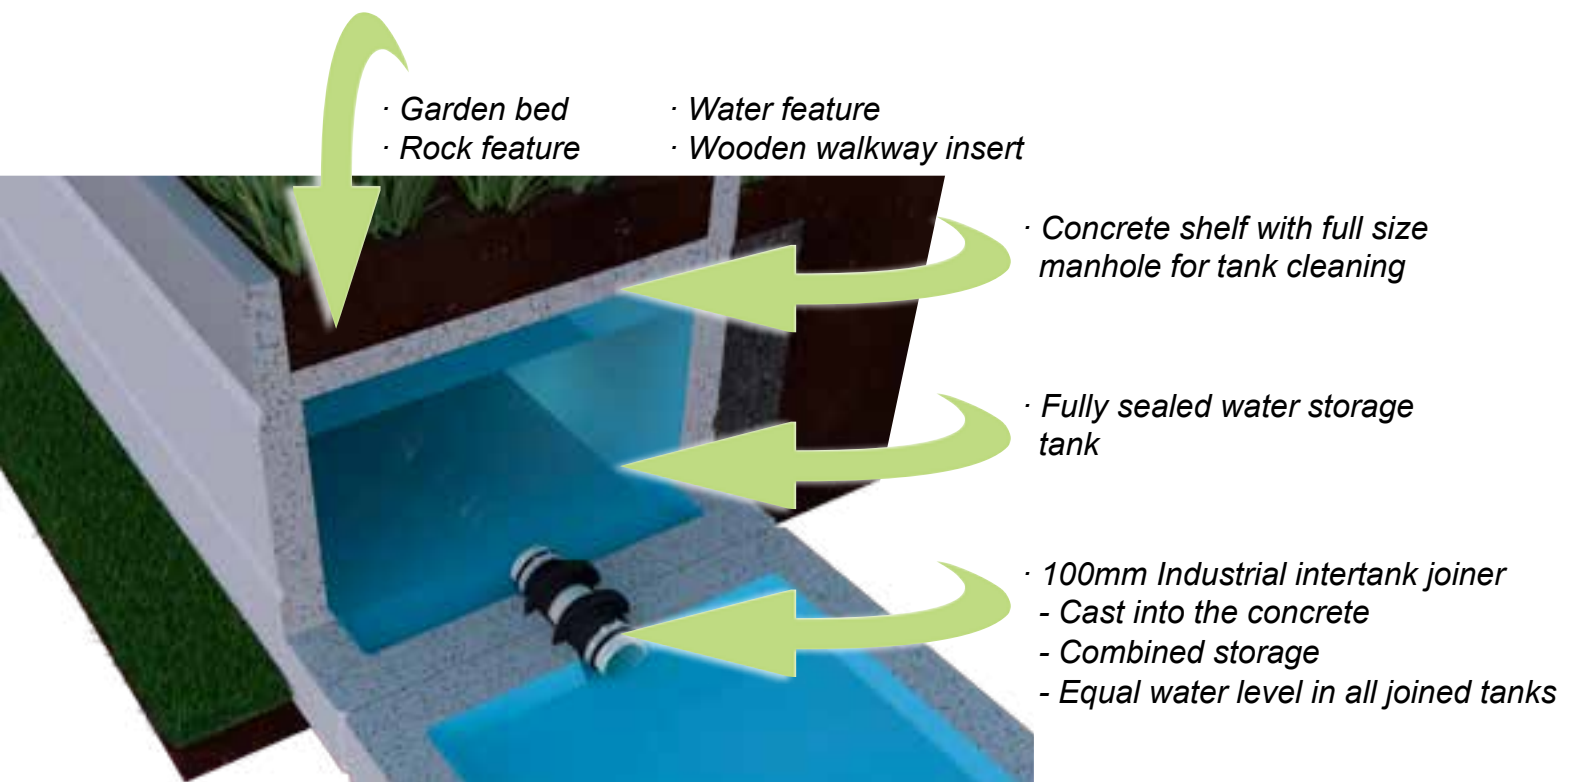

The WATER FEATURE TANK WALLS range similarly combines a Retaining Wall, Rainwater Tank and a Water Feature, with endless options to customise them to suit your home or environment.

Conventional, unsightly Water Tanks can now be dramatically enhanced with the introduction of Taylex TANK WALLS.

Rainwater Tanks and Retaining Walls are now combined to deliver a truly stylish and modern addition to any home or environment.

RETAINING WALLS

- Engineers drawings provided for each size
- Ready for installation

· *Grow Plants*

· *Store Rainwater*

· *Retain Soil*

3in1

PLUMBING CONNECTIONS

* 1 inlet and 1 outlet with multiple tank walls connected

Tank Walls

by Taylex