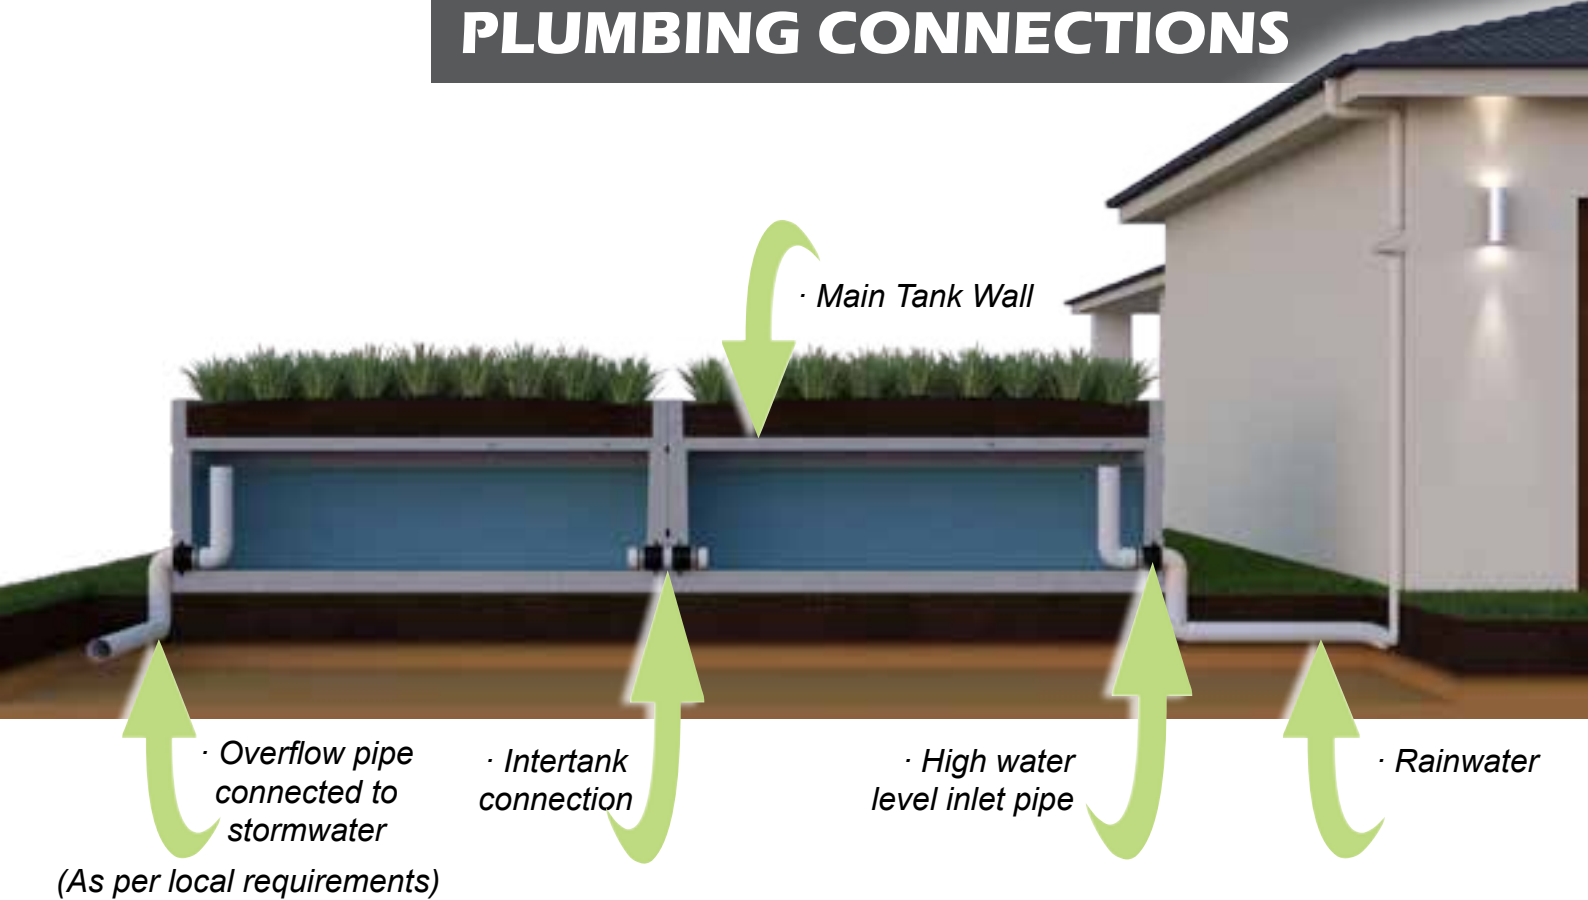

The WATER FEATURE TANK WALLS range similarly combines a Retaining Wall, Rainwater Tank and a Water Feature, with endless options to customise them to suit your home or environment.

Conventional, unsightly Water Tanks can now be dramatically enhanced with the introduction of Taylex TANK WALLS.

Rainwater Tanks and Retaining Walls are now combined to deliver a truly stylish and modern addition to any home or environment.

RETAINING WALLS

- Engineers drawings provided for each size
- Ready for installation

· *Grow Plants*

· *Store Rainwater*

· *Retain Soil*

3in1

PLUMBING CONNECTIONS

* 1 inlet and 1 outlet with multiple tank walls connected

Tank Walls

by Taylex