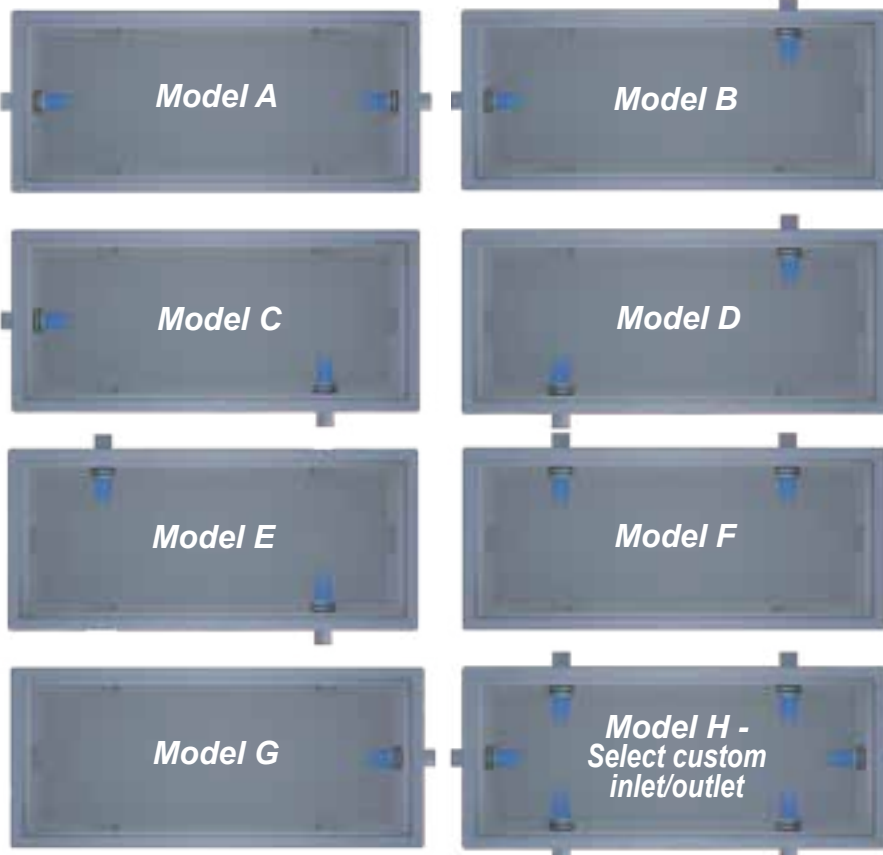

Rainwater Tanks and Retaining Walls are now combined to deliver a truly stylish and modern addition to any home or environment.

RETAINING WALLS

- Engineers drawings provided for each size
- Ready for installation

· *Grow Plants*

· *Store Rainwater*

· *Retain Soil*

3in1

PLUMBING CONNECTIONS

* 1 inlet and 1 outlet with multiple tank walls connected

Tank Walls

by Taylex

CONFIGURATION

Distributed by: