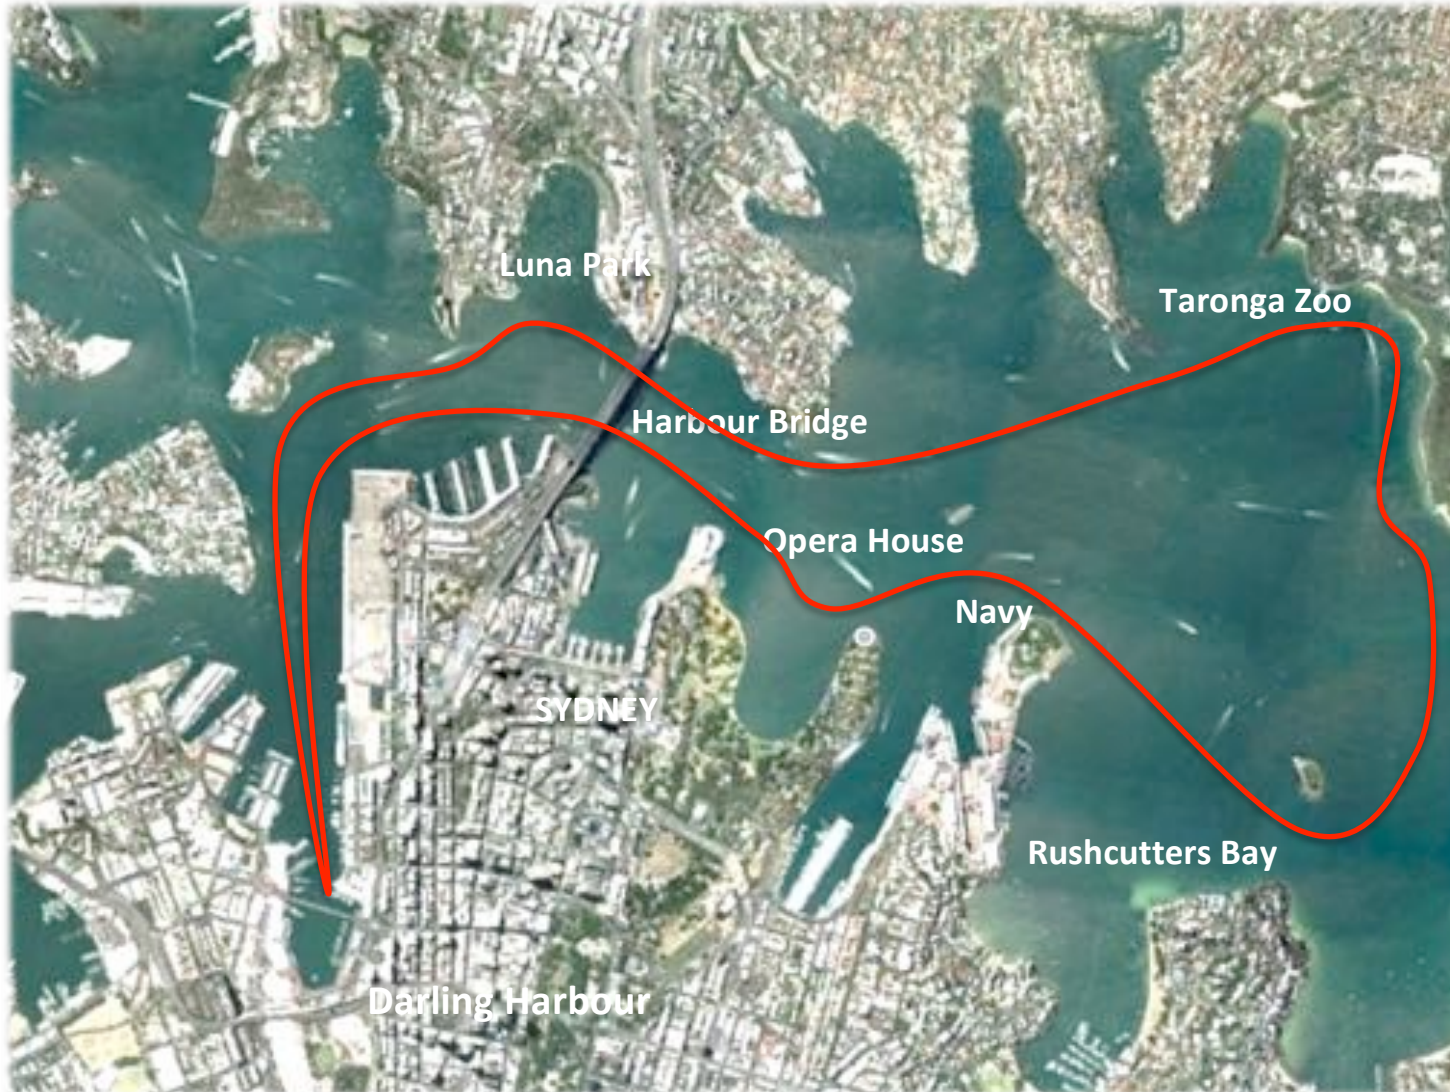

Private Harbour Cruises

Ph 0400 964 621

**Sunset Cruise
From 700**

Includes 2 hour extended
cruise around Sydney
Harbour

www.privateharbourcruises.com.au

Private Harbour Cruises

www.privateharbourcruises.com.au